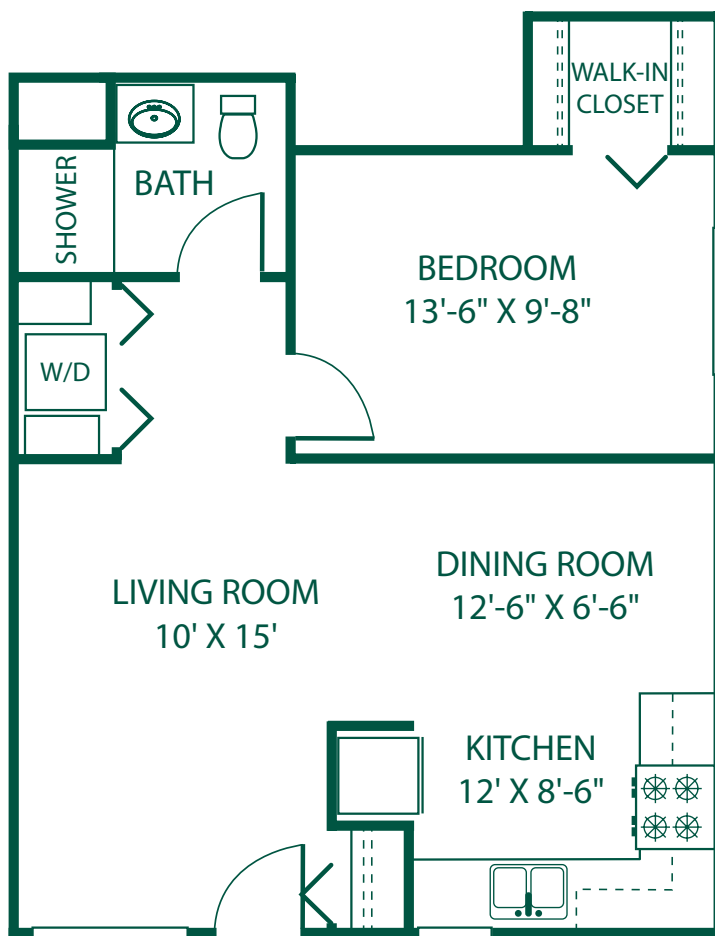

THE COTTAGES

**LINDSAY PLACE GARDEN HOMES**

Two Bedroom w/attached Garage

Square footage, room dimension or window placement may vary. Not shown to scale.

HOME	ENTRY FEE	MONTHLY FEE
------	-----------	-------------

# VILLAGE PATIO HOMES

---

Two Bedroom

Square footage, room dimension or window placement may vary. Not shown to scale.

HOME	ENTRY FEE	MONTHLY FEE

THE COTTAGES

---

# VILLAGE PATIO HOMES

---

One Bedroom

Square footage, room dimension or window placement may vary. Not shown to scale.

HOME	ENTRY FEE	MONTHLY FEE