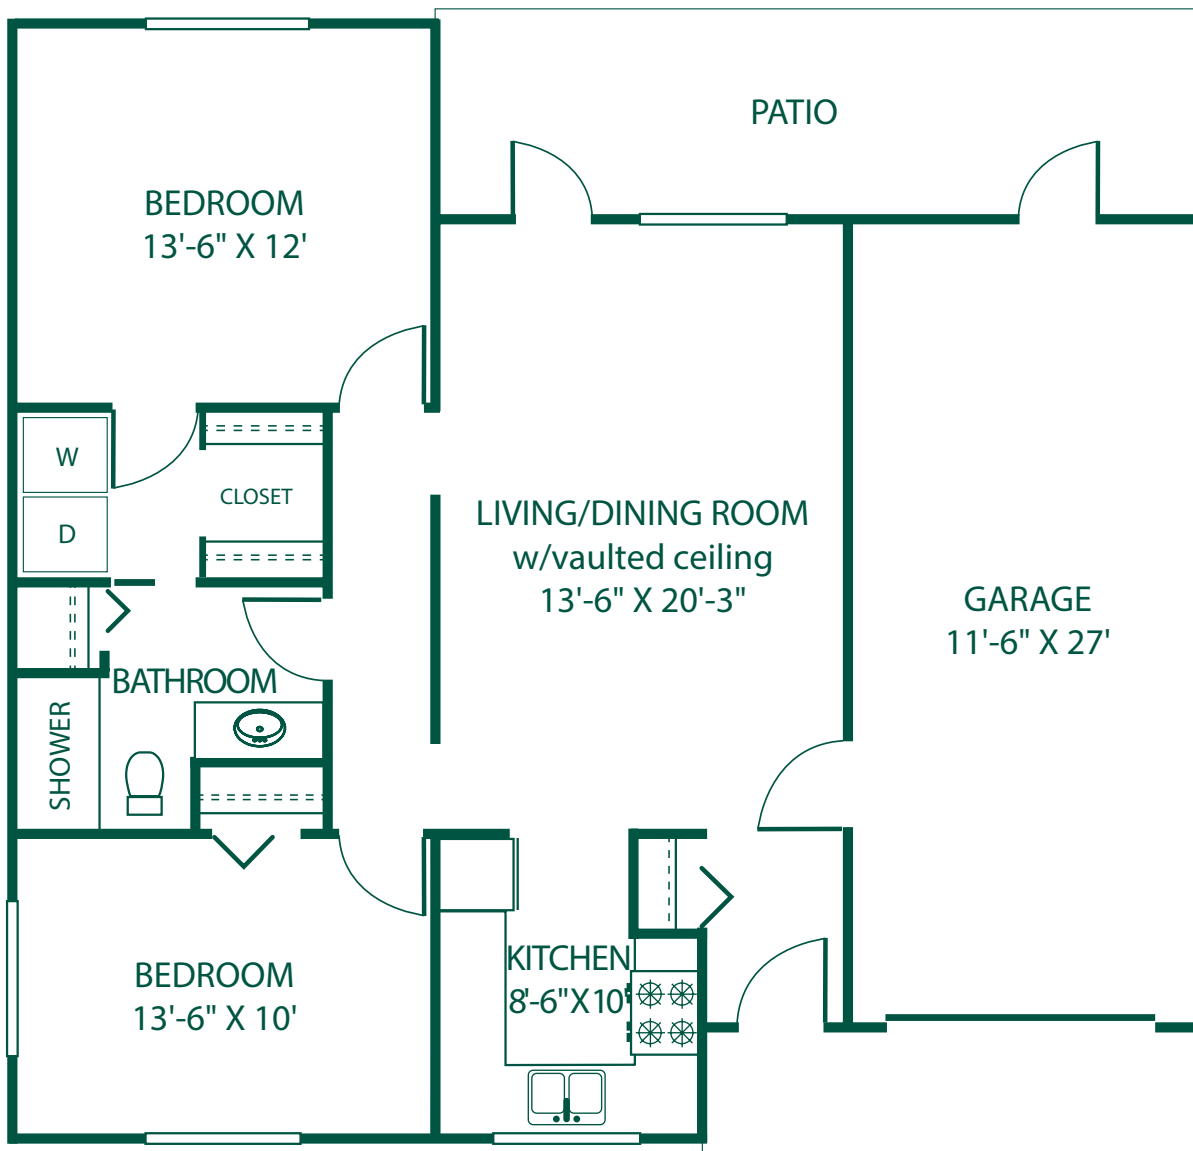

THE COTTAGES

**LINDSAY PLACE GARDEN HOMES**

Two Bedroom w/attached Garage

Square footage, room dimension or window placement may vary. Not shown to scale.

HOME	ENTRY FEE	MONTHLY FEE
------	-----------	-------------

# VILLAGE PATIO HOMES

---

Two Bedroom

Square footage, room dimension or window placement may vary. Not shown to scale.

HOME	ENTRY FEE	MONTHLY FEE

THE COTTAGES

---

# VILLAGE PATIO HOMES

---

One Bedroom

Square footage, room dimension or window placement may vary. Not shown to scale.

HOME	ENTRY FEE	MONTHLY FEE