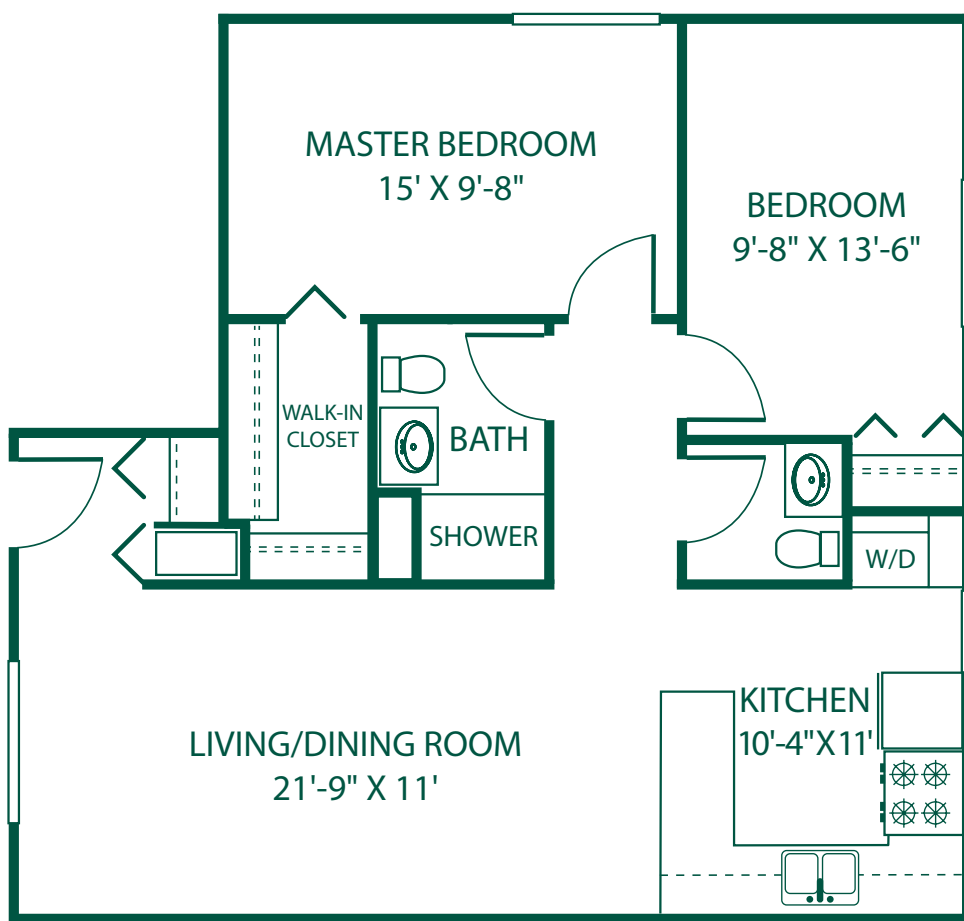

THE COTTAGES

**LINDSAY PLACE GARDEN HOMES**

Two Bedroom w/attached Garage

Square footage, room dimension or window placement may vary. Not shown to scale.

HOME	ENTRY FEE	MONTHLY FEE
------	-----------	-------------

# VILLAGE PATIO HOMES

---

Two Bedroom

Square footage, room dimension or window placement may vary. Not shown to scale.

HOME	ENTRY FEE	MONTHLY FEE

THE COTTAGES

---

# VILLAGE PATIO HOMES

---

One Bedroom

Square footage, room dimension or window placement may vary. Not shown to scale.

HOME	ENTRY FEE	MONTHLY FEE